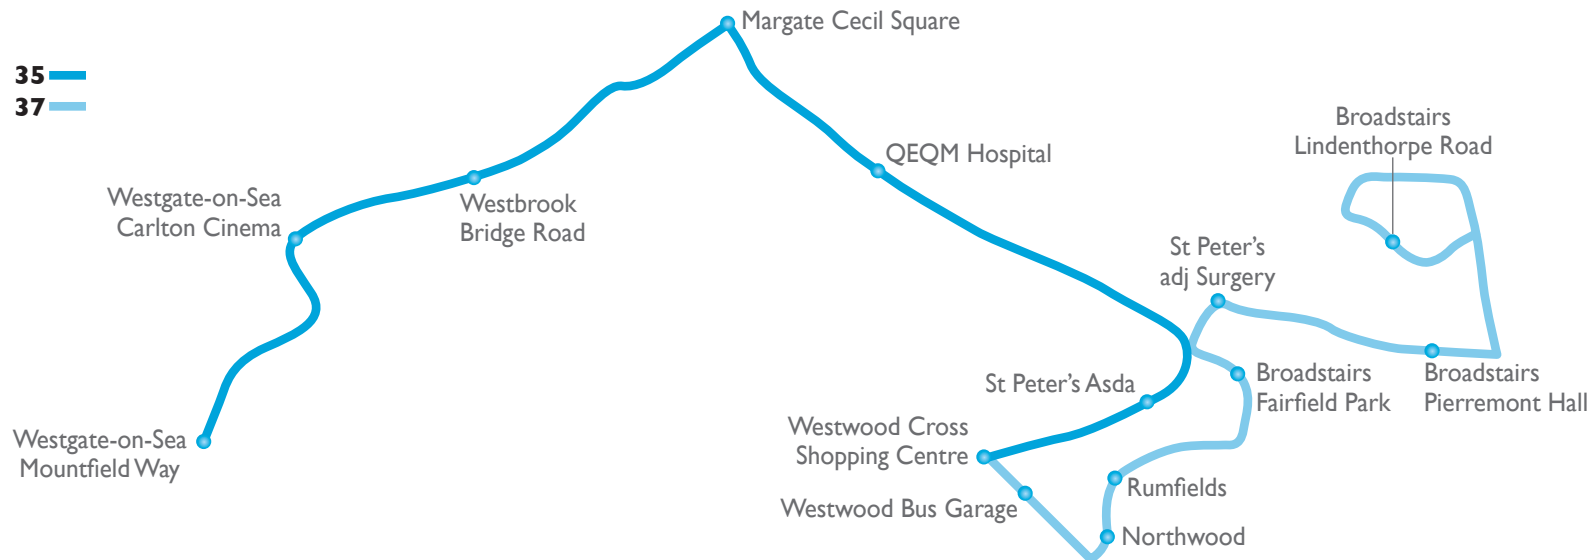

Westgate-on-Sea – Margate – Westwood Cross Shopping Centre

35

Westwood Cross Shopping Centre – Rumfields – Broadstairs

37

Mondays to Saturdays (except Public Holidays)

	35	35	—	35	35
Westgate-on-Sea opp Mountfield Way	0930	1130	—	1430	1630
Westgate-on-Sea adj Carlton Cinema	0936	1136	—	1436	1636
Westbrook opp Bridge Road	0939	1139	—	1439	1639
Margate Cecil Square (Stop E)	0945	1145	—	1445	1645
Margate opp QEQM Hospital St Peters Road Wing	0949	1149	—	1449	1649
St Peter's adj Asda	0954	1154	—	1454	1654
Westwood Cross Shopping Centre (Stop A)	0959	1159	—	1459	1659

	37	37	—	37	37
Westwood Cross Shopping Centre (Stop A)	0959	1159	—	1459	1659
Westwood opp Bus Garage	1001	1201	—	1501	1701
Northwood adj Marrose Avenue	1008	1208	—	1508	1708
Rumfields opp Holly Close	1011	1211	—	1511	1711
Broadstairs opp Fairfield Park	1013	1213	—	1513	1713
St Peter's adj Surgery	1018	1218	—	1518	1718
Broadstairs opp Pierremont Hall	1022	1222	—	1522	1722
Broadstairs adj Lindenthorpe Road	1028	1228	—	1528	1728

No service on Sundays or Public Holidays

35
37

Mondays to Saturdays (except Public Holidays)

	37	37	—	37	37
Broadstairs adj Lindenthorpe Road	1030	1230	—	1530	1730
Broadstairs adj Pierremont Hall	1040	1240	—	1540	1740
St Peter's adj Surgery	1045	1245	—	1545	1745
Broadstairs adj Fairfield Park	1047	1247	—	1547	1747
Rumfields opp The Hawthorns	1050	1250	—	1550	1750
Westwood adj Bus Garage	1056	1256	—	1556	1756
Westwood Cross Shopping Centre (Stop A)	1058	1258	—	1558	1758

	35	35	—	35	35
Westwood Cross Shopping Centre (Stop A)	1058	1258	—	1558	1758
St Peter's opp Asda	1103	1303	—	1603	1803
Margate adj QEQM Hospital St Peters Road Wing	1107	1307	—	1607	1807
Margate Cecil Square (Stop H)	1113	1313	—	1613	1813
Westbrook adj Bridge Road	1118	1318	—	1618	1818
Westgate-on-Sea adj Railway Station	1121	1321	—	1621	1821
Westgate-on-Sea opp Mountfield Way	1127	1327	—	1627	1827

No service on Sundays or Public Holidays

Routes 35 and 37 are operated by Regent Coaches on behalf of Kent County Council. If you want to check times, fares, or would like to make a comment, please get in touch. For details see the back page.

Find us on Facebook – www.facebook.com/RegentCoaches