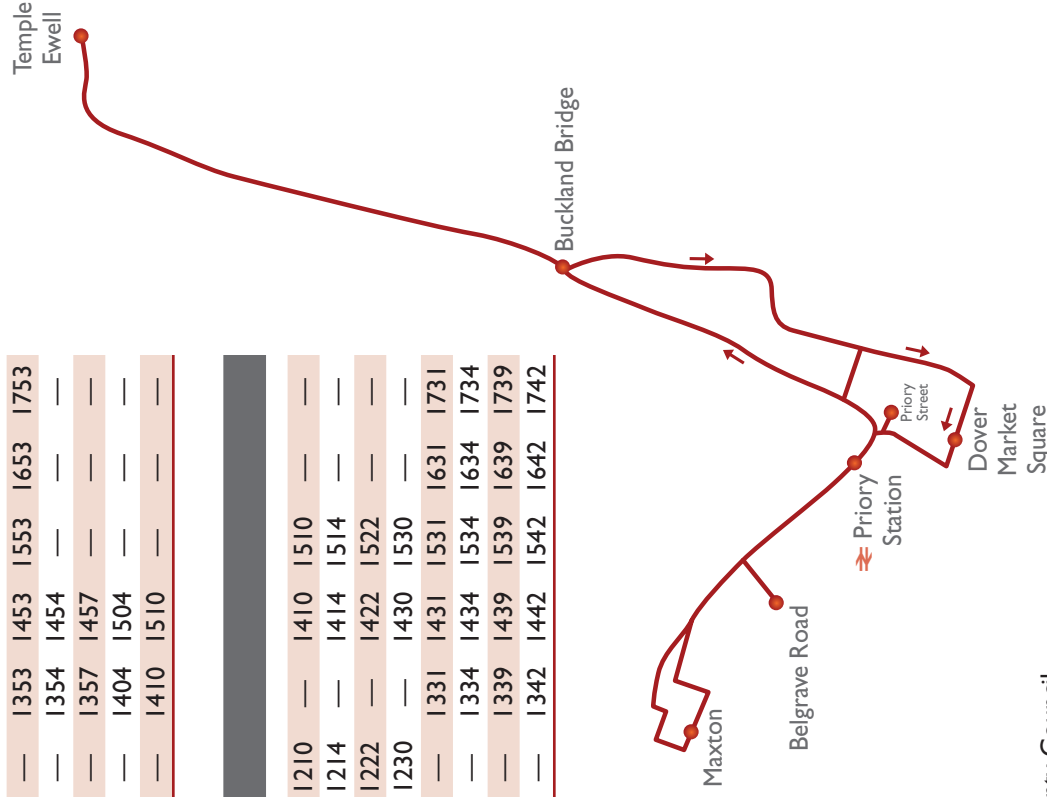

Monday to Saturdays (except Public Holidays)

Maxton Mount Road	0940	1043	1143	—	1343	1443	1543	1643	1743
Priory Station (Stop O)	0945	1048	1148	—	1348	1448	1548	1648	1748
Dover Market Square arr (Stop H)	0950	1053	1153	—	1353	1453	1553	1653	1753
Dover Market Square dep	0954	1054	1154	—	1354	1454	—	—	—
Dover Priory Street (Stop E)	0957	1057	1157	—	1357	1457	—	—	—
Buckland Bridge (adj)	1004	1104	1204	—	1404	1504	—	—	—
Temple Ewell Target Firs (O/S 37)	1010	1110	1210	—	1410	1510	—	—	—

Monday to Saturdays (except Public Holidays)

Temple Ewell Target Firs	—	1010	1110	1210	—	1410	1510	—	—
Temple Ewell Temple Side	—	1014	1114	1214	—	1414	1514	—	—
Buckland Bridge (opp)	—	1022	1122	1222	—	1422	1522	—	—
Dover Market Square arr (Stop H)	—	1030	1130	1230	—	1430	1530	—	—
Dover Market Square dep	0928	1031	1131	—	1331	1431	1531	1631	1731
Dover Priory Street (Stop F)	0931	1034	1134	—	1334	1434	1534	1634	1734
Belgrave Road adj Westbury Road	0936	1039	1139	—	1339	1439	1539	1639	1739
Maxton Mount Road	0939	1042	1142	—	1342	1442	1542	1642	1742

No service on Sundays or Public Holidays

Route 68 is operated by Regent Coaches on behalf of Kent County Council. If you want to check times, fares, or would like to make a comment, please get in touch. For details see the back page.

Find us on Facebook –
www.facebook.com/RegentCoaches

www.regentcoaches.com